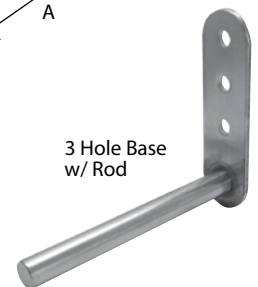

Offset Brackets

STEEL – 2" wide steel with slots 1" apart on center; black powder coated.

Part No.	Description	A	B	C	Sugg. Retail
30-PB421S	Offset Steel Pad Bracket	1.75"	1.0"	0.187"	\$18.50
30-PB422S	Offset Steel Pad Bracket	1.75"	2.0"	0.187"	\$19.00
30-PB431S	Offset Steel Pad Bracket	2.75"	1.0"	0.187"	\$18.80
30-PB432S	Offset Steel Pad Bracket	2.75"	2.0"	0.187"	\$21.42
30-PB924S	90° Steel Pad Bracket	3.5"	4.0"	0.187"	\$16.50
30-PB925S	90° Steel Pad Bracket	3.5"	5.0"	0.187"	\$17.00
30-PB926S	90° Steel Pad Bracket	3.5"	6.0"	0.187"	\$16.80

90° Brackets

HEAVY DUTY STEEL

30-PB935S	90° Steel Pad Bracket	3.0"	6.0"	0.250"	\$21.00
30-PB940S	90° Steel Pad Bracket	3.0"	8.0"	0.250"	\$25.70

Heavy Duty Steel Brackets

STAINLESS STEEL

Part No.	Description	Sugg. Retail
32-PB302	3 Hole Base with 2" Rod	\$14.66
32-PB302-B	3 Hole Base with 2" Rod – black	\$15.52
32-PB304	3 Hole Base with 4" Rod	\$15.10
32-PB304-B	3 Hole Base with 4" Rod – black	\$15.96
32-PB306	3 Hole Base with 6" Rod	\$15.52
32-PB306-B	3 Hole Base with 6" Rod – black	\$16.38

Note: Black brackets have a powder coating finish.

3 Hole Base w/ Rod

Oval Support Pads

Part No.	Description	Sugg. Retail
34-SP304Z	3.5" x 4.5" Oval Pad – zippered cover, black	\$45.70 ea.
34-SP406Z	4.0" x 6.0" Oval Pad – zippered cover, black	\$46.80 ea.
34-SP507Z	5.0" x 7.0" Oval Pad – zippered cover, black	\$64.70 ea.

Oval Pads

Adjustable Flip Away Abductors

Features height adjustment of up to 7.5". Slotted mounting plate allows for easy depth and angle adjustment and maximum stability. Incremental 1" hole and slot spacing. Black powder coat finish. Great for molded seats. To be used for knee abductors.