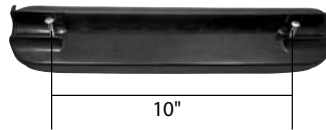

Armrests

Part No.	Description	Sugg. Retail
WATERFALL		
66-AR-110	Black Padded Waterfall Armrest (Desk)	\$22.00 ea.
66-AR-152	Black Padded Waterfall Armrest (Full)	\$26.84 ea.

bottom view - Desk

bottom view - Full