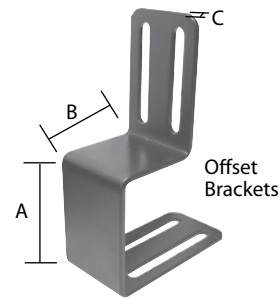

Pad Brackets

ALUMINUM – 2" wide aluminum with slots 1" apart on center; black powder coated.

Part No.	Description	A	B	C	Sugg. Retail
30-PB421	Offset Aluminum Pad Bracket	1.75"	1.0"	0.187"	\$21.40
30-PB422	Offset Aluminum Pad Bracket	1.75"	2.0"	0.187"	\$22.00
30-PB431	Offset Aluminum Pad Bracket	2.75"	1.0"	0.187"	\$23.40
30-PB432	Offset Aluminum Pad Bracket	2.75"	2.0"	0.187"	\$24.00
30-PB924	90° Aluminum Pad Bracket	3.5"	4.0"	0.187"	\$18.36
30-PB925	90° Aluminum Pad Bracket	3.5"	5.0"	0.187"	\$19.38
30-PB926	90° Aluminum Pad Bracket	3.5"	6.0"	0.187"	\$20.40

Offset Brackets

STEEL – 2" wide steel with slots 1" apart on center; black powder coated.

Part No.	Description	A	B	C	Sugg. Retail
30-PB421S	Offset Steel Pad Bracket	1.75"	1.0"	0.187"	\$18.50
30-PB422S	Offset Steel Pad Bracket	1.75"	2.0"	0.187"	\$19.00
30-PB431S	Offset Steel Pad Bracket	2.75"	1.0"	0.187"	\$18.80
30-PB432S	Offset Steel Pad Bracket	2.75"	2.0"	0.187"	\$21.42
30-PB924S	90° Steel Pad Bracket	3.5"	4.0"	0.187"	\$16.50
30-PB925S	90° Steel Pad Bracket	3.5"	5.0"	0.187"	\$17.00
30-PB926S	90° Steel Pad Bracket	3.5"	6.0"	0.187"	\$16.80

90° Brackets

HEAVY DUTY STEEL

30-PB935S	90° Steel Pad Bracket	3.0"	6.0"	0.250"	\$21.00
30-PB940S	90° Steel Pad Bracket	3.0"	8.0"	0.250"	\$25.70

Heavy Duty Steel Brackets

STAINLESS STEEL

Part No.	Description	Sugg. Retail
32-PB302	3 Hole Base with 2" Rod	\$14.66
32-PB302-B	3 Hole Base with 2" Rod – black	\$15.52
32-PB304	3 Hole Base with 4" Rod	\$15.10
32-PB304-B	3 Hole Base with 4" Rod – black	\$15.96
32-PB306	3 Hole Base with 6" Rod	\$15.52
32-PB306-B	3 Hole Base with 6" Rod – black	\$16.38

Oval Pads

Adjustable Flip Away Abductors

Features height adjustment of up to 7.5". Slotted mounting plate allows for easy depth and angle adjustment and maximum stability. Incremental 1" hole and slot spacing. Black powder coat finish. Great for molded seats. To be used for knee abductors.