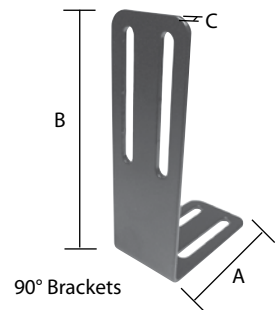

Pad Brackets

ALUMINUM – 2" wide aluminum with slots 1" apart on center; black powder coated.

Part No.	Description	A	B	C	Sugg. Retail
30-PB421	Offset Aluminum Pad Bracket	1.75"	1.0"	0.187"	\$21.40
30-PB422	Offset Aluminum Pad Bracket	1.75"	2.0"	0.187"	\$22.00
30-PB431	Offset Aluminum Pad Bracket	2.75"	1.0"	0.187"	\$23.40
30-PB432	Offset Aluminum Pad Bracket	2.75"	2.0"	0.187"	\$24.00
30-PB924	90° Aluminum Pad Bracket	3.5"	4.0"	0.187"	\$18.36
30-PB925	90° Aluminum Pad Bracket	3.5"	5.0"	0.187"	\$19.38
30-PB926	90° Aluminum Pad Bracket	3.5"	6.0"	0.187"	\$20.40

Offset Brackets

STEEL – 2" wide steel with slots 1" apart on center; black powder coated.

Part No.	Description	A	B	C	Sugg. Retail
30-PB421S	Offset Steel Pad Bracket	1.75"	1.0"	0.187"	\$18.50
30-PB422S	Offset Steel Pad Bracket	1.75"	2.0"	0.187"	\$19.00
30-PB431S	Offset Steel Pad Bracket	2.75"	1.0"	0.187"	\$18.80
30-PB432S	Offset Steel Pad Bracket	2.75"	2.0"	0.187"	\$21.42
30-PB924S	90° Steel Pad Bracket	3.5"	4.0"	0.187"	\$16.50
30-PB925S	90° Steel Pad Bracket	3.5"	5.0"	0.187"	\$17.00
30-PB926S	90° Steel Pad Bracket	3.5"	6.0"	0.187"	\$16.80

90° Brackets

HEAVY DUTY STEEL

30-PB935S	90° Steel Pad Bracket	3.0"	6.0"	0.250"	\$21.00
30-PB940S	90° Steel Pad Bracket	3.0"	8.0"	0.250"	\$25.70

Heavy Duty Steel Brackets

STAINLESS STEEL

Part No.	Description	Sugg. Retail
32-PB302	3 Hole Base with 2" Rod	\$14.66
32-PB302-B	3 Hole Base with 2" Rod – black	\$15.52
32-PB304	3 Hole Base with 4" Rod	\$15.10
32-PB304-B	3 Hole Base with 4" Rod – black	\$15.96
32-PB306	3 Hole Base with 6" Rod	\$15.52
32-PB306-B	3 Hole Base with 6" Rod – black	\$16.38

Oval Pads

Adjustable Flip Away Abductors

Features height adjustment of up to 7.5". Slotted mounting plate allows for easy depth and angle adjustment and maximum stability. Incremental 1" hole and slot spacing. Black powder coat finish. Great for molded seats. To be used for knee abductors.