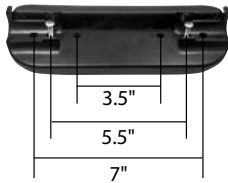

bottom view - Desk