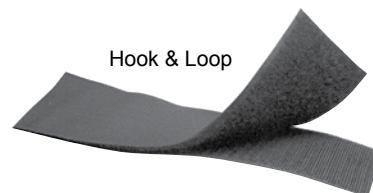

Hook & Loop