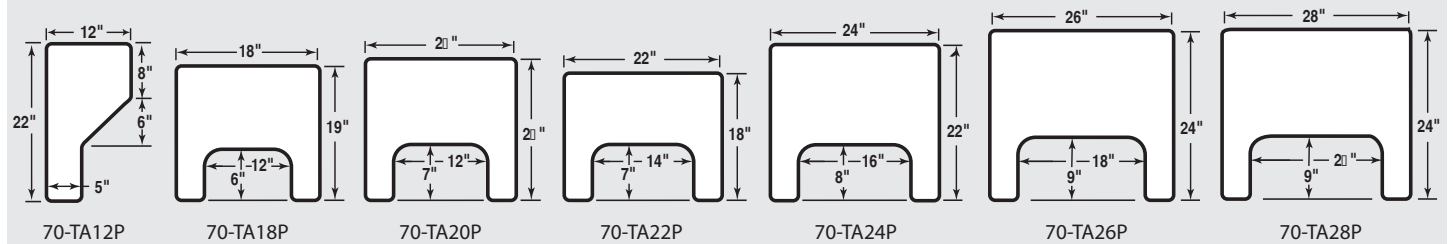

## Trays (E0950)

Polycarbonate trays are  $\frac{3}{8}$ " thick and guaranteed against breaking for four years from the date of purchase.

Part No.	Size	W	D	Sugg. Retail
<b>Polycarbonate</b>				
70-TA12P	Half Tray	12"	22"	\$84.00
70-TA18P	Child Tray	18"	19"	\$124.00
70-TA20P	Junior Tray	20"	20"	\$126.00
70-TA22P	Teen Tray	22"	18"	\$156.00
70-TA24P	Adult Tray	24"	22"	\$190.00
70-TA26P	X-Wide Tray	26"	24"	\$212.00
70-TA28P	2X-Wide Tray	28"	24"	\$234.00

### Polycarbonate Blanks

70-TA20PB	Junior Tray Blank	20"	20"	\$116.00
70-TA22PB	Teen Tray Blank	22"	18"	\$146.00
70-TA24PB	Adult Tray Blank	24"	22"	\$180.00
70-TA26PB	X-Wide Tray Blank	26"	24"	\$202.00
70-TA28PB	2X-Wide Tray Blank	28"	24"	\$224.00

### Tray Dimensions

Don't See It?  
Just Ask!