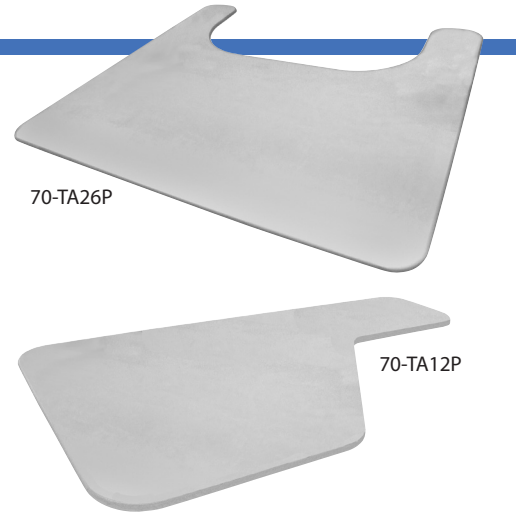

## Trays (E0950)

Polycarbonate trays are  $\frac{3}{8}$ " thick and guaranteed against breaking for four years from the date of purchase.

Part No.	Size	W	D	Sugg. Retail
<b>Polycarbonate</b>				
70-TA12P	Half Tray	12"	22"	\$84.00
70-TA18P	Child Tray	18"	19"	\$124.00
70-TA20P	Junior Tray	20"	20"	\$126.00
70-TA22P	Teen Tray	22"	18"	\$156.00
70-TA24P	Adult Tray	24"	22"	\$190.00
70-TA26P	X-Wide Tray	26"	24"	\$212.00
70-TA28P	2X-Wide Tray	28"	24"	\$234.00

### Polycarbonate Blanks

70-TA20PB	Junior Tray Blank	20"	20"	\$116.00
70-TA22PB	Teen Tray Blank	22"	18"	\$146.00
70-TA24PB	Adult Tray Blank	24"	22"	\$180.00
70-TA26PB	X-Wide Tray Blank	26"	24"	\$202.00
70-TA28PB	2X-Wide Tray Blank	28"	24"	\$224.00

### Tray Dimensions

Don't See It?  
Just Ask!